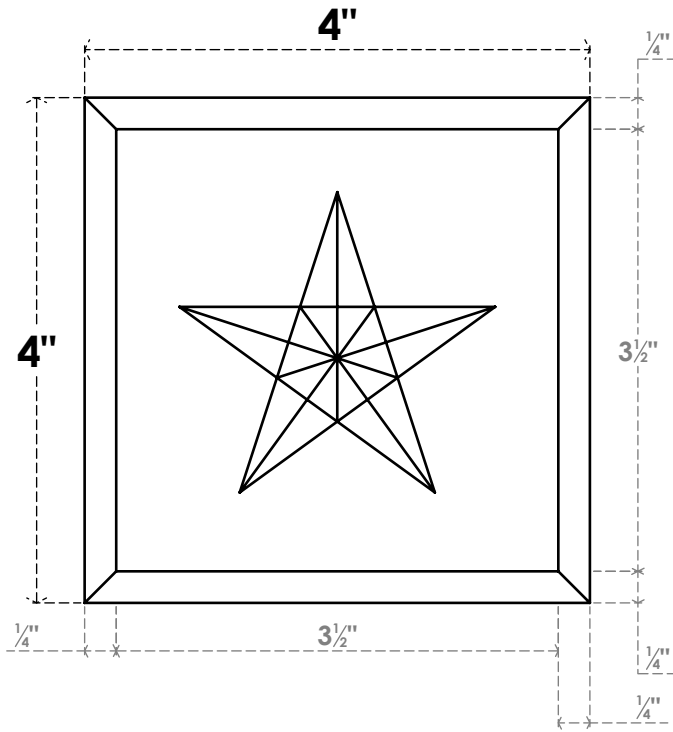

ROSP040X040X050SDG07

4"W X 4"H X 1/2"P STANDARD SEDGWICK STAR ROSETTE WITH BEVELED EDGE, ARCHITECTURAL GRADE PVC

FRONT

SIDE

EKENA MILLWORK
2300 WEST MAIN ST.
CLARKSVILLE, TX 75426
TOLL FREE: 866-607-0453
WWW.EKENAMILLWORK.COM