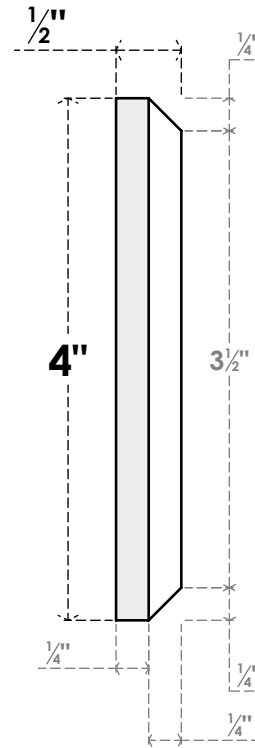

ROSP040X040X050SDG07

4"W X 4"H X 1/2"P STANDARD SEDGWICK STAR ROSETTE WITH BEVELED EDGE, ARCHITECTURAL GRADE PVC

FRONT

SIDE

EKENA MILLWORK
2300 WEST MAIN ST.
CLARKSVILLE, TX 75426
TOLL FREE: 866-607-0453
WWW.EKENAMILLWORK.COM

NOTES

1. INSTALLATION TO BE COMPLETED IN ACCORDANCE WITH MANUFACTURER'S SPECIFICATIONS.
2. DRAWING MAY NOT BE TO SCALE
3. THIS DRAWING IS INTENDED FOR DESIGN AND PLANNING PURPOSES ONLY.
4. ALL INFORMATION CONTAINED HEREIN WAS CURRENT AT THE TIME OF DEVELOPMENT BUT MUST BE REVIEWED AND APPROVED BY THE PRODUCT MANUFACTURER TO BE CONSIDERED ACCURATE.
5. ARCHITECTURAL GRADE PVC PRODUCTS ARE MADE FROM EXPANDED CELLULAR PVC AND COME NATURALLY WHITE BUT MAY BE PAINTED